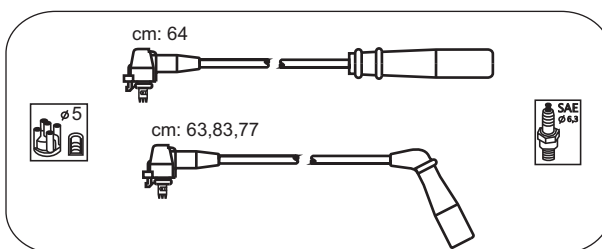

Toyota
Dyna 200 16V 5mm
Hi-Ace 5mm
Hi-Ace 16V 5mm

2.7i

03.97 →

2.4i

08.85 →

2.7i

04.98 →