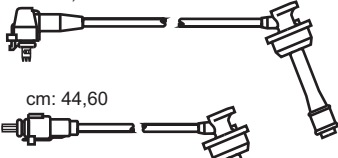

 Carina 16V 5mm
 Celica 16V 5mm

 1.8i
 1.8i
 02.92 →
 11.93 →

JP205

cm: 31

cm: 30,42

cm: 44,60

Toyota

Carina 16V (STK2) 5mm