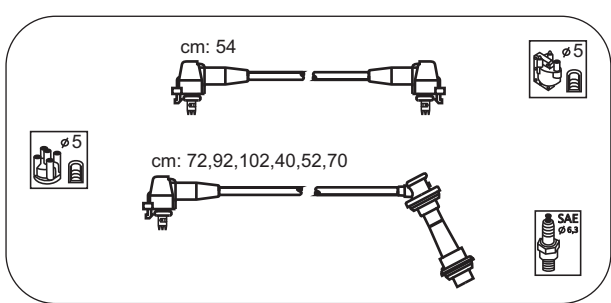

Toyota

Lexus GS 300 24V 5mm
Supra 24V 5mm

3.0i
3.0iT

03.93 →
08.87 →