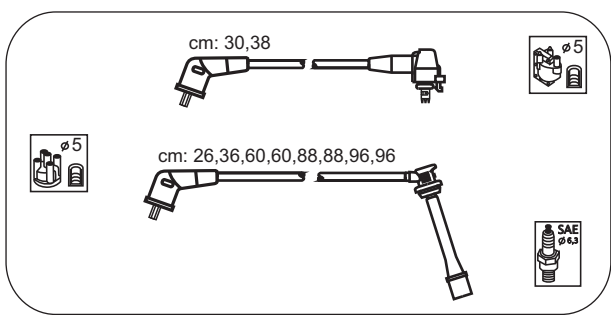

Toyota

Lexus LS/SC 400 32V 5mm

4.0i

12.89 →