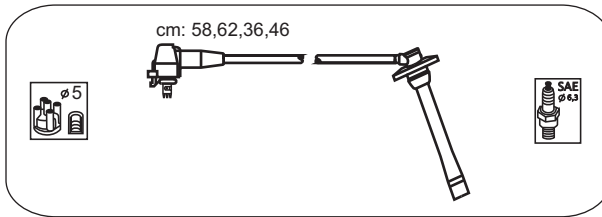

Toyota
Paseo 16V 5mm
Tercel 16V 5mm

1.5i

08.95 →

1.5i

09.94 →

JP216