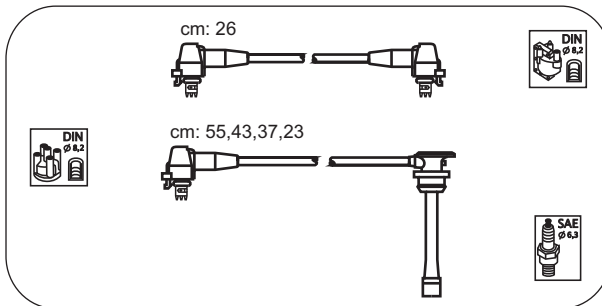

Toyota
Previa 16V 5mm

2.4i

01.90 →

JP217