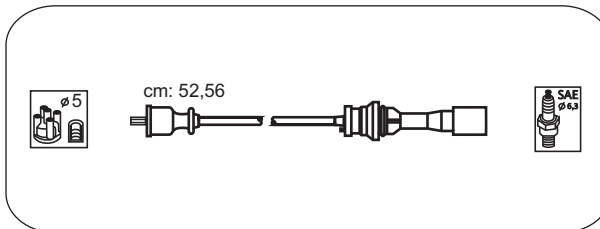

Mazda

323 16V 5mm

1.5i

05.98 →

JP233