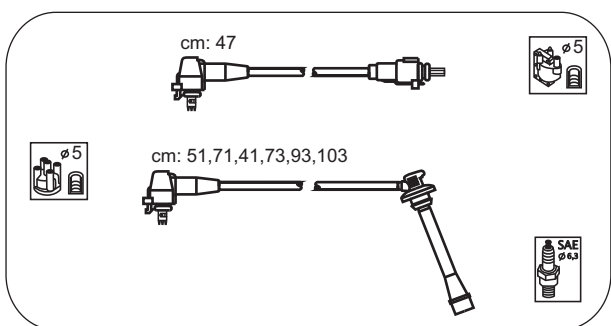

3.5
3.5

03.94 →
03.94 →

JP208

Toyota

Hi-Lux 12V 5mm
Land Cruiser 24V 5mm
Land Cruiser 24V 5mm

3.4i
3.4i
4.5i

11.95 →
04.96 →
08.92 →

JP210