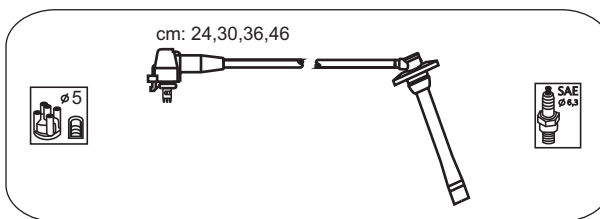

Toyota

Corolla 16V 5mm

1.6i

01.97 →

JP232