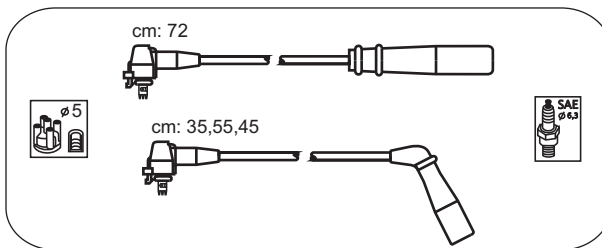

Toyota
Starlet 12V 5mm

1.0; 1.3; 1.3i

10.84 →

JP218