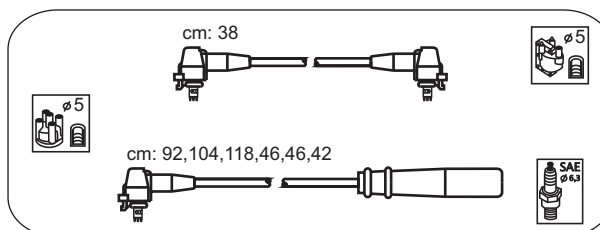

Toyota

Celica 16V 5mm

2.0i

90-93