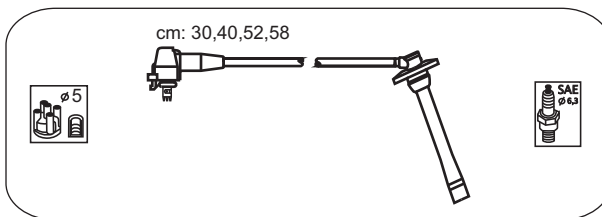

Toyota
Starlet 16V 5mm

1.3i

01.96 →

JP219