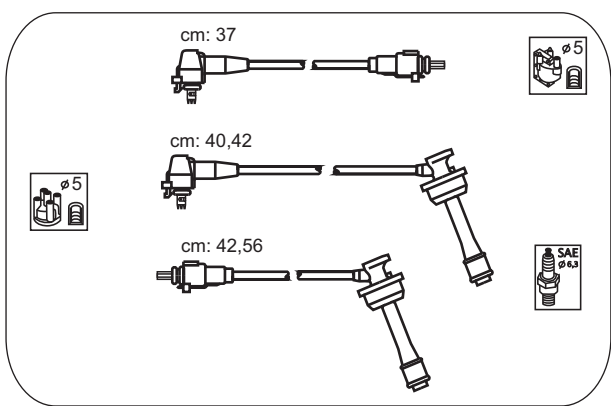

Toyota

MR2 GT 16V 5mm

2.0i

12.89 →