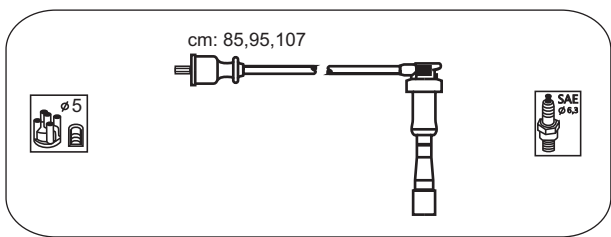

Mitsubishi

Pajero V6 24V 5mm
Shogun V6 24V 5mm

3.5
3.5

03.94 →
03.94 →