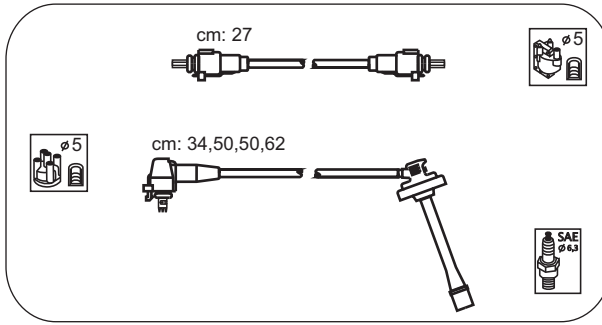

12.89 →

JP212

Toyota

MR2 GT 16V 5mm

2.0i

12.89 →

JP213

JP214