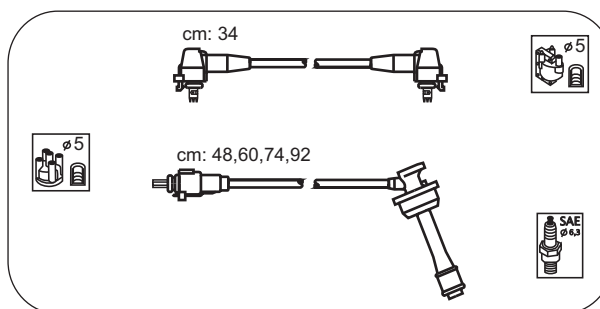

Toyota

Celica 16V 5mm

2.0i

11.93 →