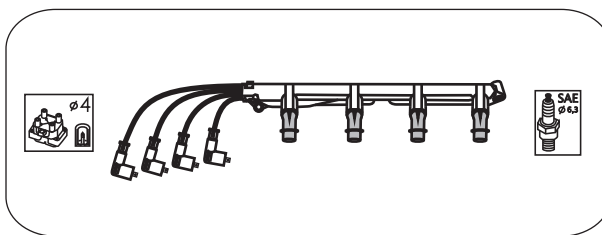

NEW
RB31

Renault
Megane 16V 2.0i 96 →