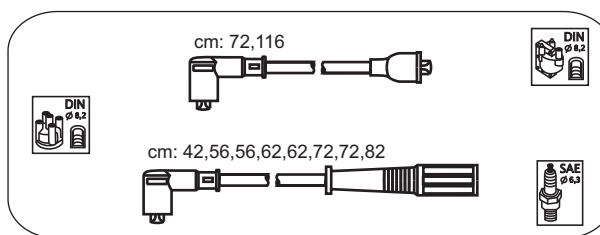

Alfa Romeo

164
164 Twin Spark

2.0
2.0i

01.87-12.92
87-92