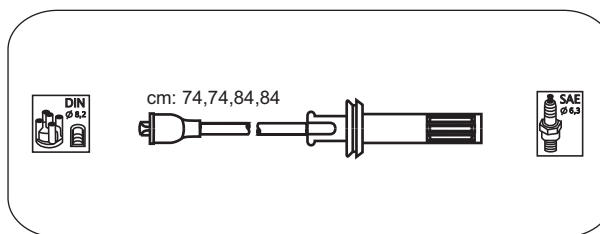

Alfa Romeo

155 16V Turbo Q4 A2B,C,E

2.0

02.92-04.96