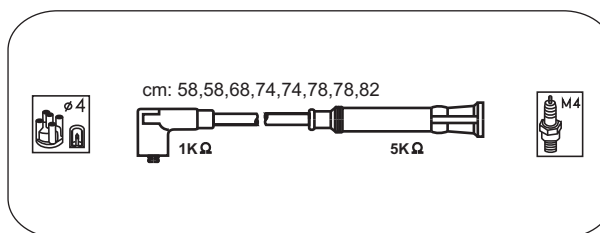

Alfa Romeo

164 Twin Spark H1A,H3 Kat

2.0

09.92 →